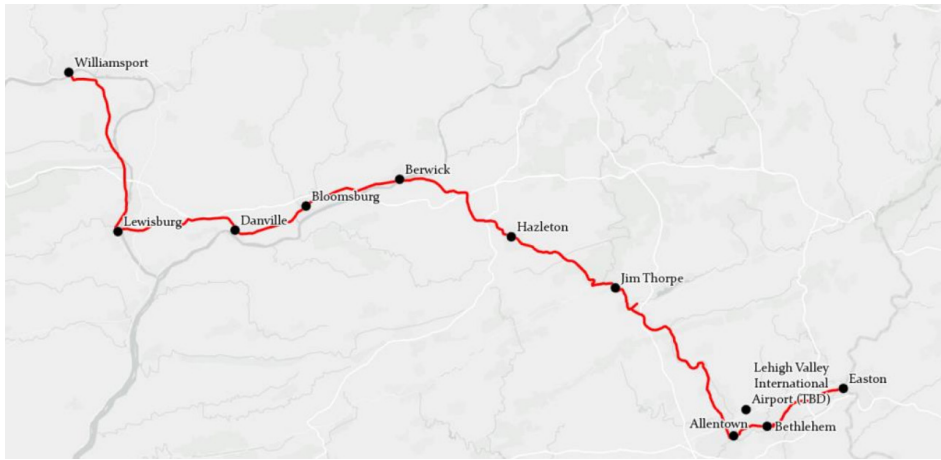

INTERCITY BUS WILLIAMSPORT ↔ EASTON