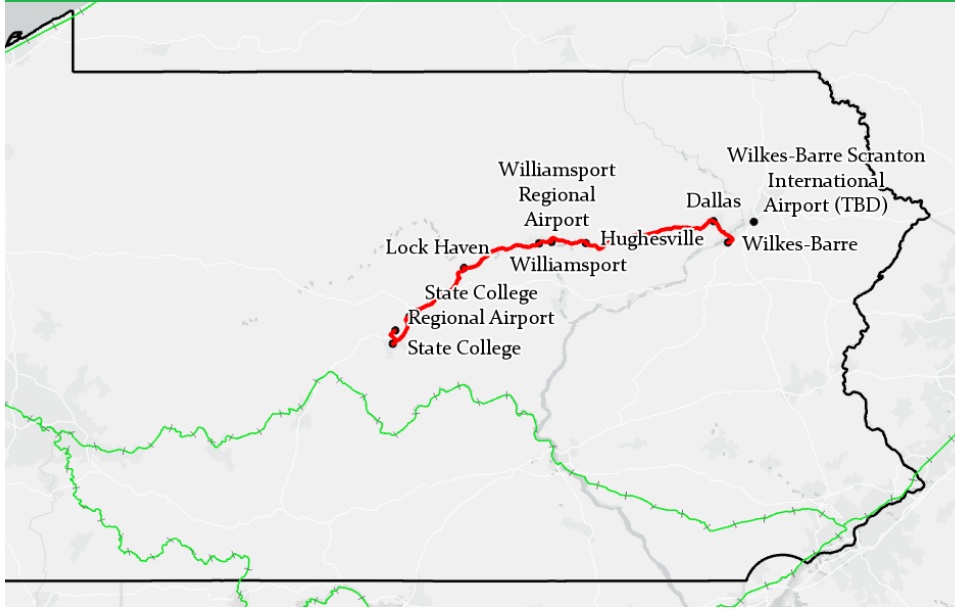

INTERCITY BUS STATE COLLEGE AIRPORT ↔ WILKES-BARRE AIRPORT

Amenities

Coach buses have amenities including Wi-Fi, room for luggage and restrooms.

ADA-Accessible

Buses are ADA-accessible to accommodate any mobility needs.

Buy Tickets

Riders can make ticket purchases online at www.fullingtontours.com.

MAKE LOCAL, STATEWIDE, AND NATIONAL CONNECTIONS ON INTERCITY BUSES!

State College → Wilkes-Barre

STOP	DEPARTURE
State College Airport	9:15 AM
State College Terminal	9:45 AM
Lock Haven	10:40 AM
Williamsport Terminal	11:20 AM
Williamsport Airport	11:30 AM
Hughesville	11:45 AM
Dallas	12:40 PM
Wilkes-Barre	1:10 PM
Wilkes-Barre	Pending
Scranton Airport	

Wilkes-Barre → State College

STOP	DEPARTURE
Wilkes-Barre	
Scranton Airport	Pending
Wilkes-Barre	1:36 PM
Dallas	1:55 PM
Hughesville	2:45 PM
Williamsport Airport	3:00 PM
Williamsport Terminal	3:25 PM
Lock Haven	3:55 PM
State College Terminal	4:55 PM
State College Airport	5:15 PM

Learn more about our services and plan your trip at intercitybus.org