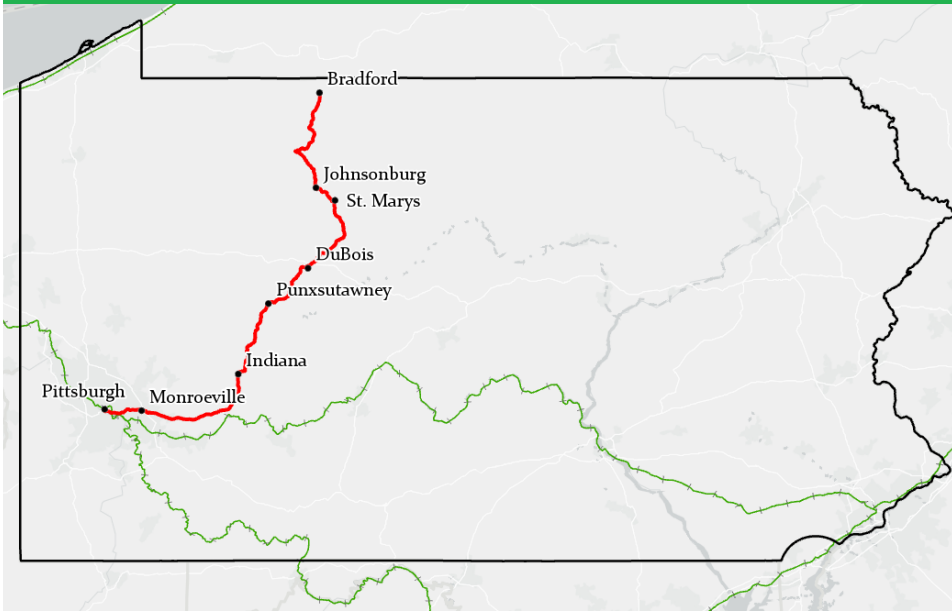

# INTERCITY BUS PITTSBURGH ↔ BRADFORD

## ADA-Accessible

Buses are ADA-accessible to accommodate any mobility needs.

## Buy Tickets

Riders can make ticket purchases online at [www.fullingtontours.com](http://www.fullingtontours.com).

**MAKE LOCAL, STATEWIDE, AND NATIONAL CONNECTIONS ON INTERCITY BUSES!**

<i>Pittsburgh</i> → <i>Bradford</i>	
STOP	DEPARTURE
Pittsburgh	4:55 AM
Monroeville	5:10 AM
Blairsville	5:40 AM
Indiana	6:05 AM
Punxsutawney	6:45 AM
DuBois	8:05 AM
St. Mary's	8:50 AM
Johnsonburg	9:00 AM
Bradford	10:05 AM

<i>Bradford</i> → <i>Pittsburgh</i>	
STOP	DEPARTURE
Bradford	4:30 PM
Johnsonburg	5:20 PM
St. Mary's	5:40 PM
DuBois	7:00 PM
Punxsutawney	7:30 PM
Indiana	8:10 PM
Blairsville	8:25 PM
Monroeville	8:55 PM
Pittsburgh	9:30 PM